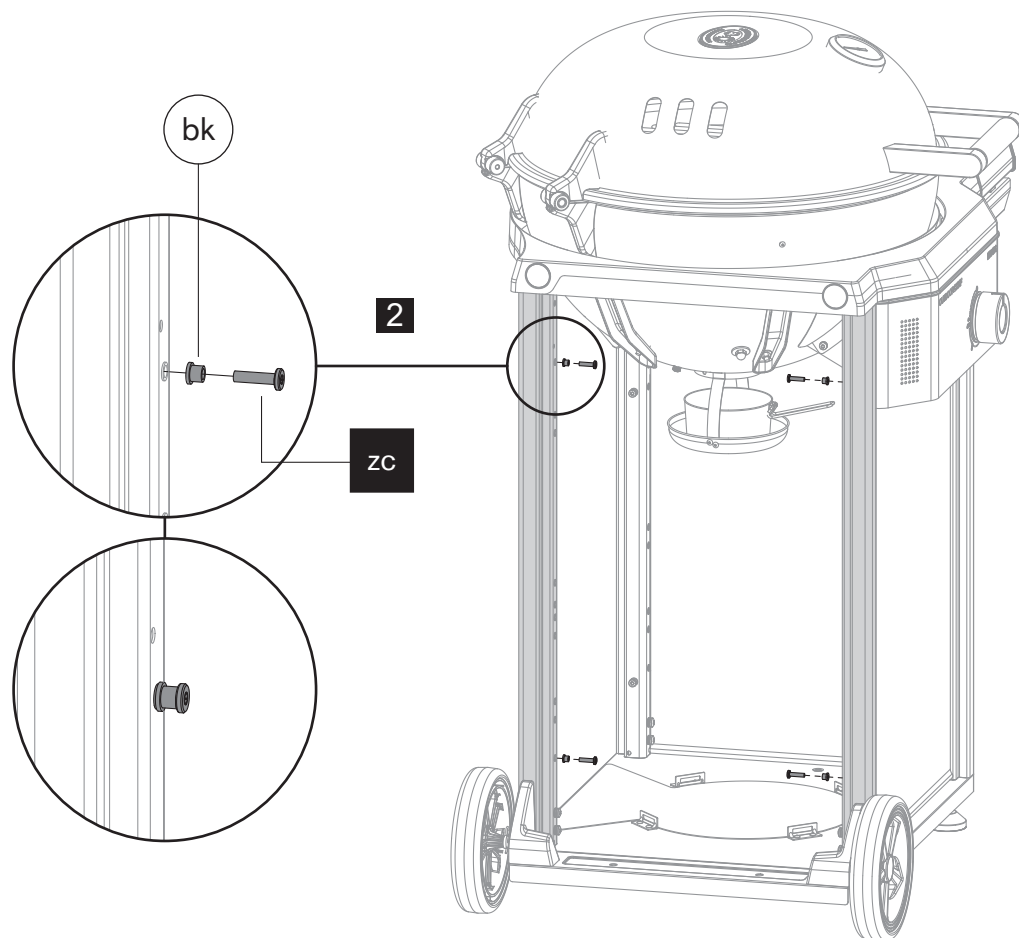

11KG GASFLASCHEN KIT | 11KG GASBOTTLE KIT

1.