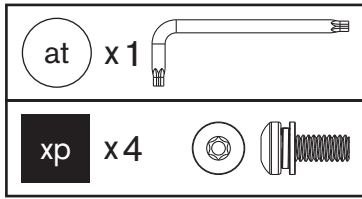

11KG GASFLASCHEN KIT | 11KG GASBOTTLE KIT

4.